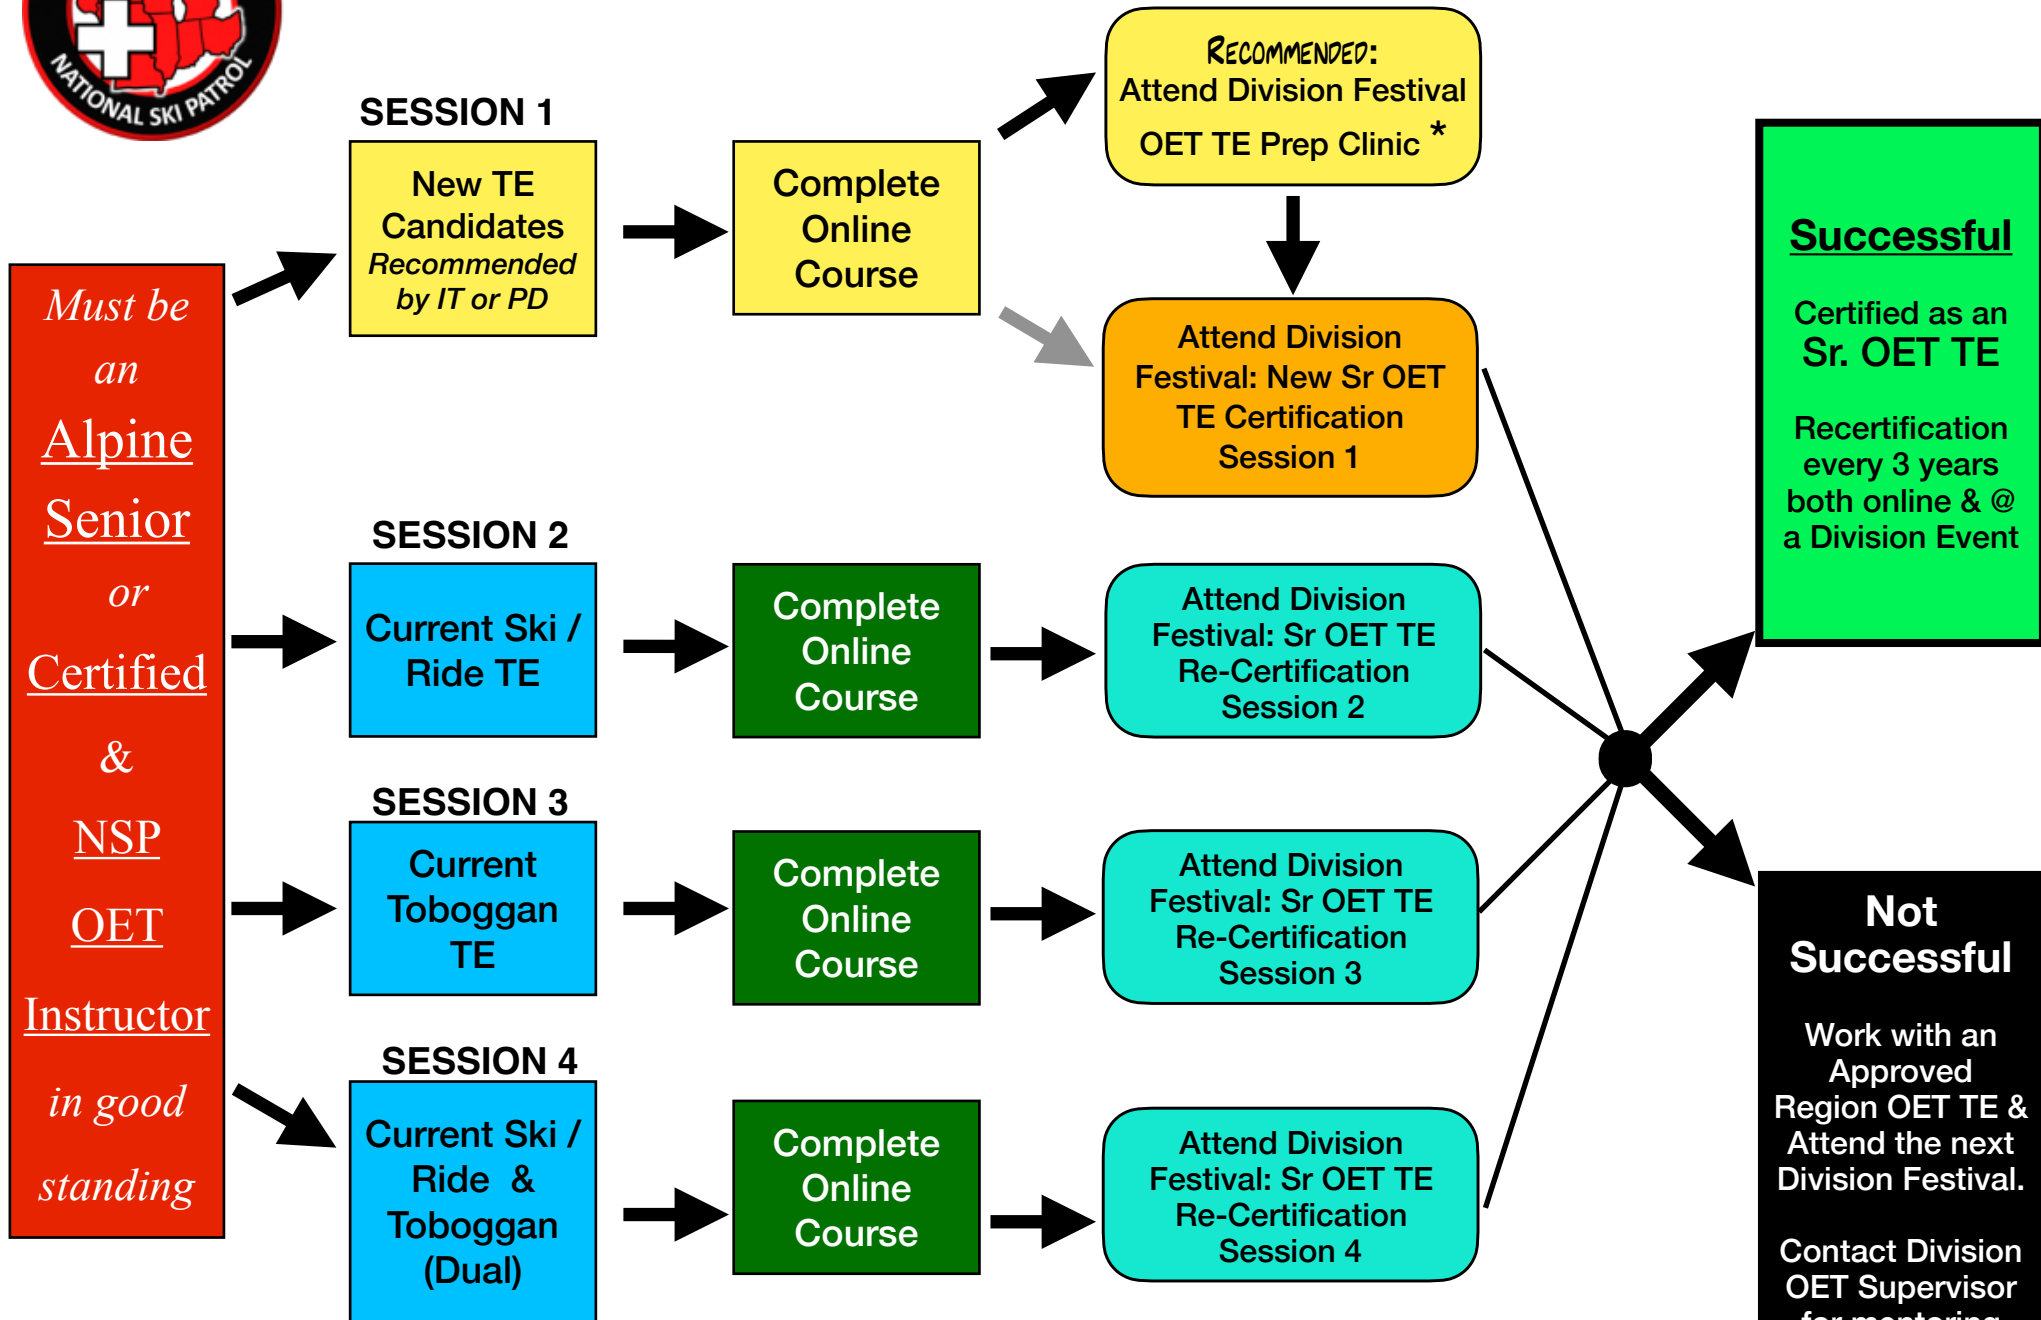

SENIOR OET TRAINER/EVALUATOR PATHWAY

* The OET IT's who are also recertifying as a TE should sign up for the session where they hold certification.

* The OET TE Prep Clinic is open to all TE's looking for additional practice & review.